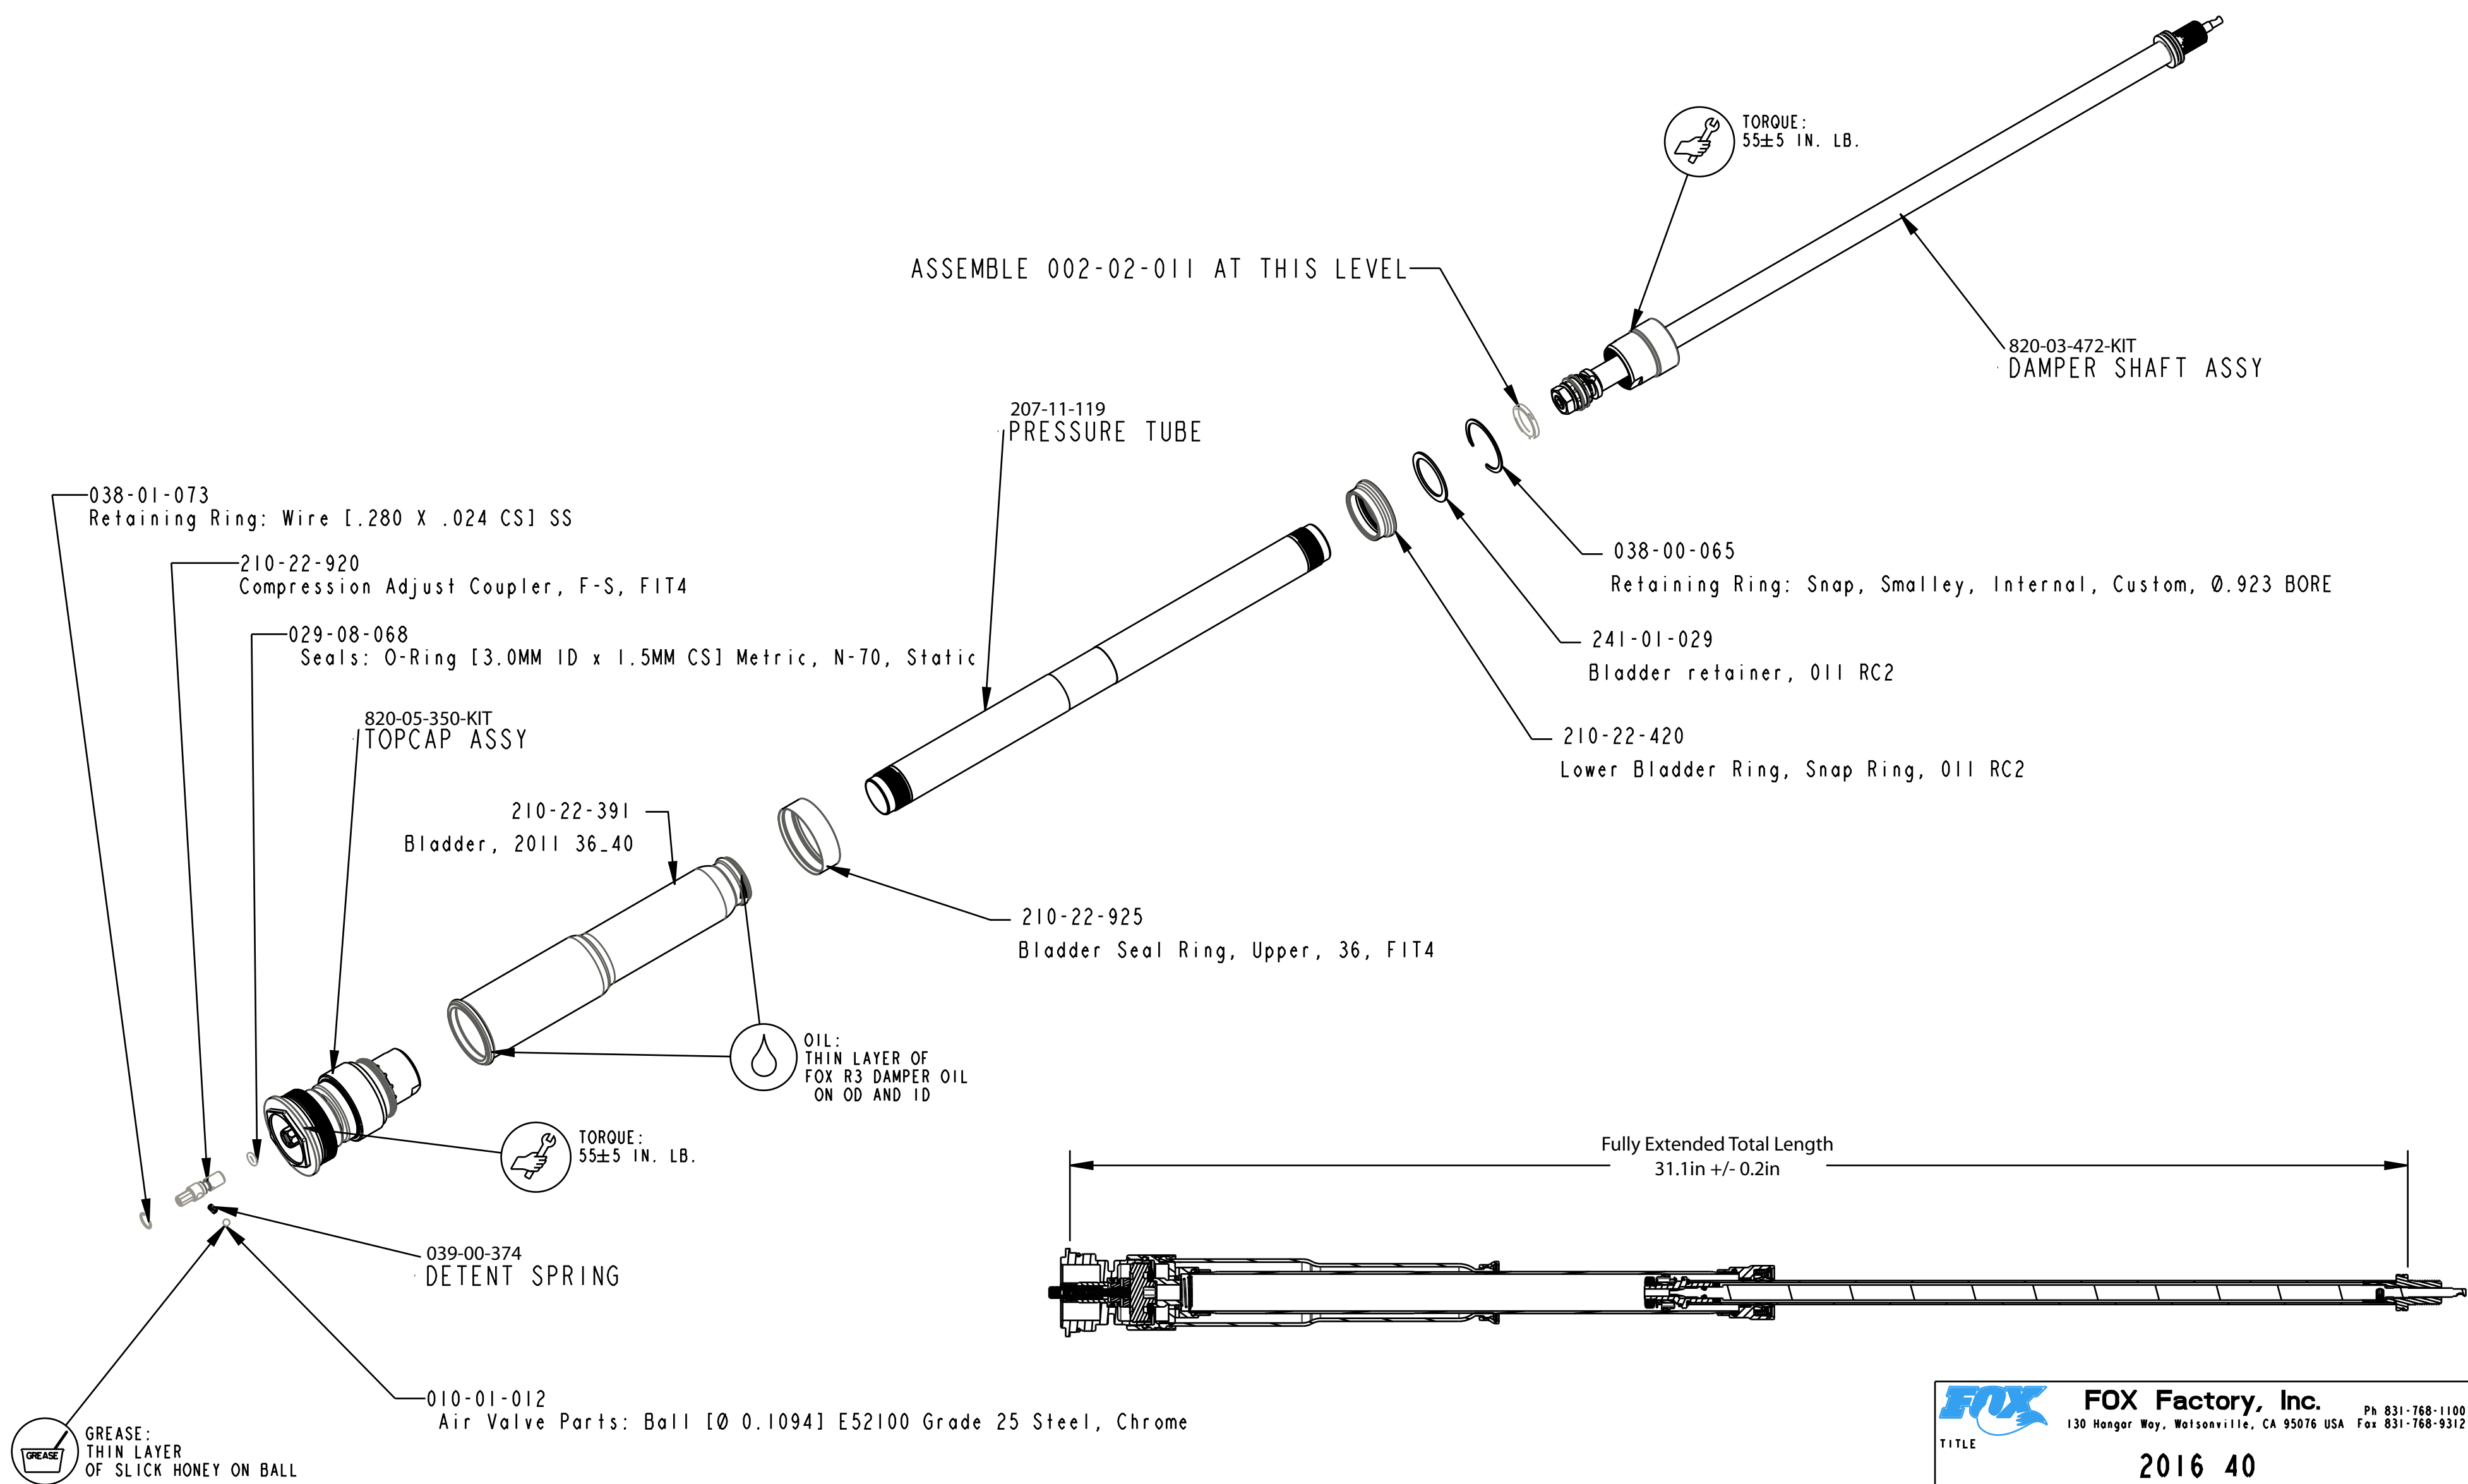

4

3

2

1

D

D

C

C

B

B

A

A

PROPRIETARY - THIS DOCUMENT CONTAINS CONFIDENTIAL, PROPRIETARY INFORMATION THAT IS FOX PROPERTY. DO NOT DISCLOSE TO OR DUPLICATE FOR OTHERS EXCEPT AS AUTHORIZED BY FOX.

		<b>FOX Factory, Inc.</b>	Ph 831-768-1100
		130 Hangar Way, Watsonville, CA 95076 USA	Fax 831-768-9312
TITLE		<b>2016 40 FIT4 Cart Assy</b>	
SIZE	DWG. NO.		
<b>C</b>			
PLOT SCALE 0.50:1		SHEET 1 OF 1	

4

3

2

1